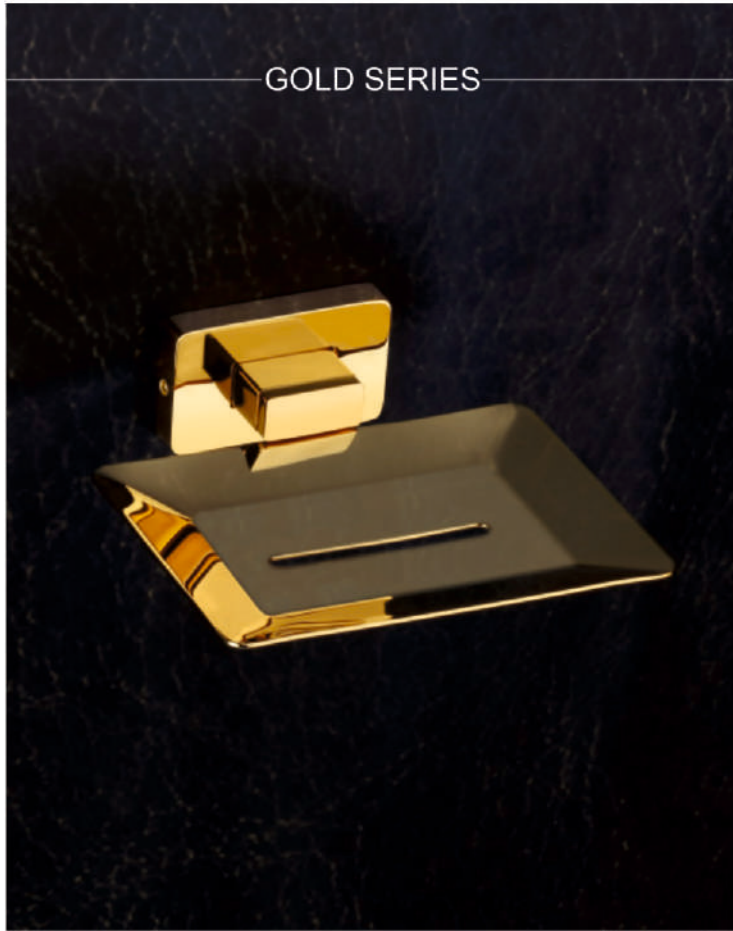

WBM-019 Weight - 0.80Kg.
Size : 12" - Finish : Antique
MRP > ₹9240/-

WBM-020 Weight - 1.60Kg.
Size : 12" - Finish : Full Black Matt
MRP > ₹14080/-

WBM-021 Weight - 1.10Kg.
Size: 8" - Finish : Black (Matt) + Gold Handle
MRP > ₹10560/-

WBM-022 Weight - 1.90Kg.
Size : 12" - Finish : Full Gold
MRP > ₹15180/-

WBM-023 Weight - 1.10Kg.
Spout Mixer - Finish : Black (Matt)
MRP > ₹10065/-

WBM-024 Weight - 1.10Kg.
Spout Mixer - Finish : Rose Gold
MRP > ₹13420/-

GOLD SERIES

WBG-001 SOAP DISH Weight - 0.40Kg.
MRP > ₹3520/-

WBG-002 ROBE HOOK Weight - 0.30Kg.
MRP > ₹1980/-

WBG-003 PAPER HOLDER Weight - 0.30Kg.
MRP > ₹5280/-

WBG-004 DOUBLE SOAP DISH Weight - 0.40Kg.
MRP > ₹6160/-