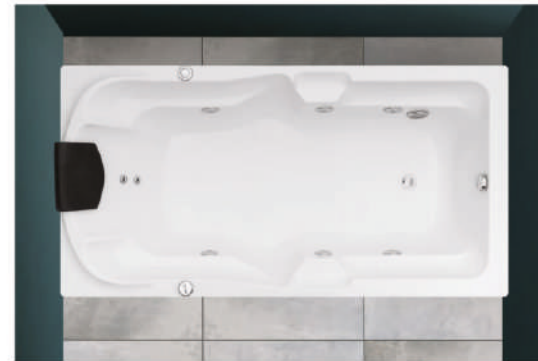

WBT-009
L 1800 B 900 D 400
Weight - 100.00Kg.
MRP > ₹418000/-

CONFIGURATION

On-Off air switch	Drainage with overflow
Whirlpool water massage	1-side apron
Water pump 1.5HP / 1 Pcs.	MS stand / 1 Pcs.
Whirlpool massage jet big / 6 Pcs.	Pillow / 1 Pcs.
Whirlpool massage jet small / 2 Pcs.	White color
Underwater LED light	
Air-adjust valve for the power of massage	

Optional Functions: Bubble bath | Air pump 300 watt/1 Pcs. | Bubble jet/10Pcs.