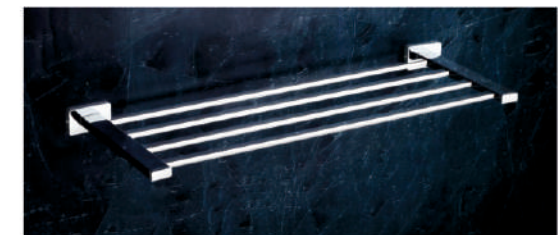

WBC-015 TOWEL RACK SHELF Weight - 0.90Kg.
MRP > ₹8800/-