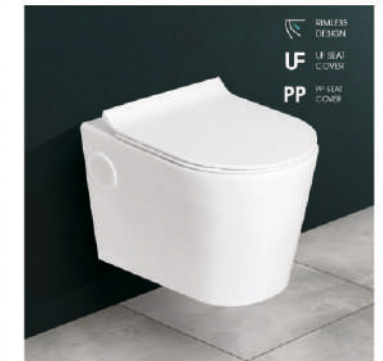

RIMLESS DESIGN
UF UF SEAT COVER
PP PP SEAT COVER

THAR (Rimless)
L 495 W 360 H 360

Weight - 35Kg.

MRP >
with UF seat cover >

₹ 11440/-
₹ 14300/-